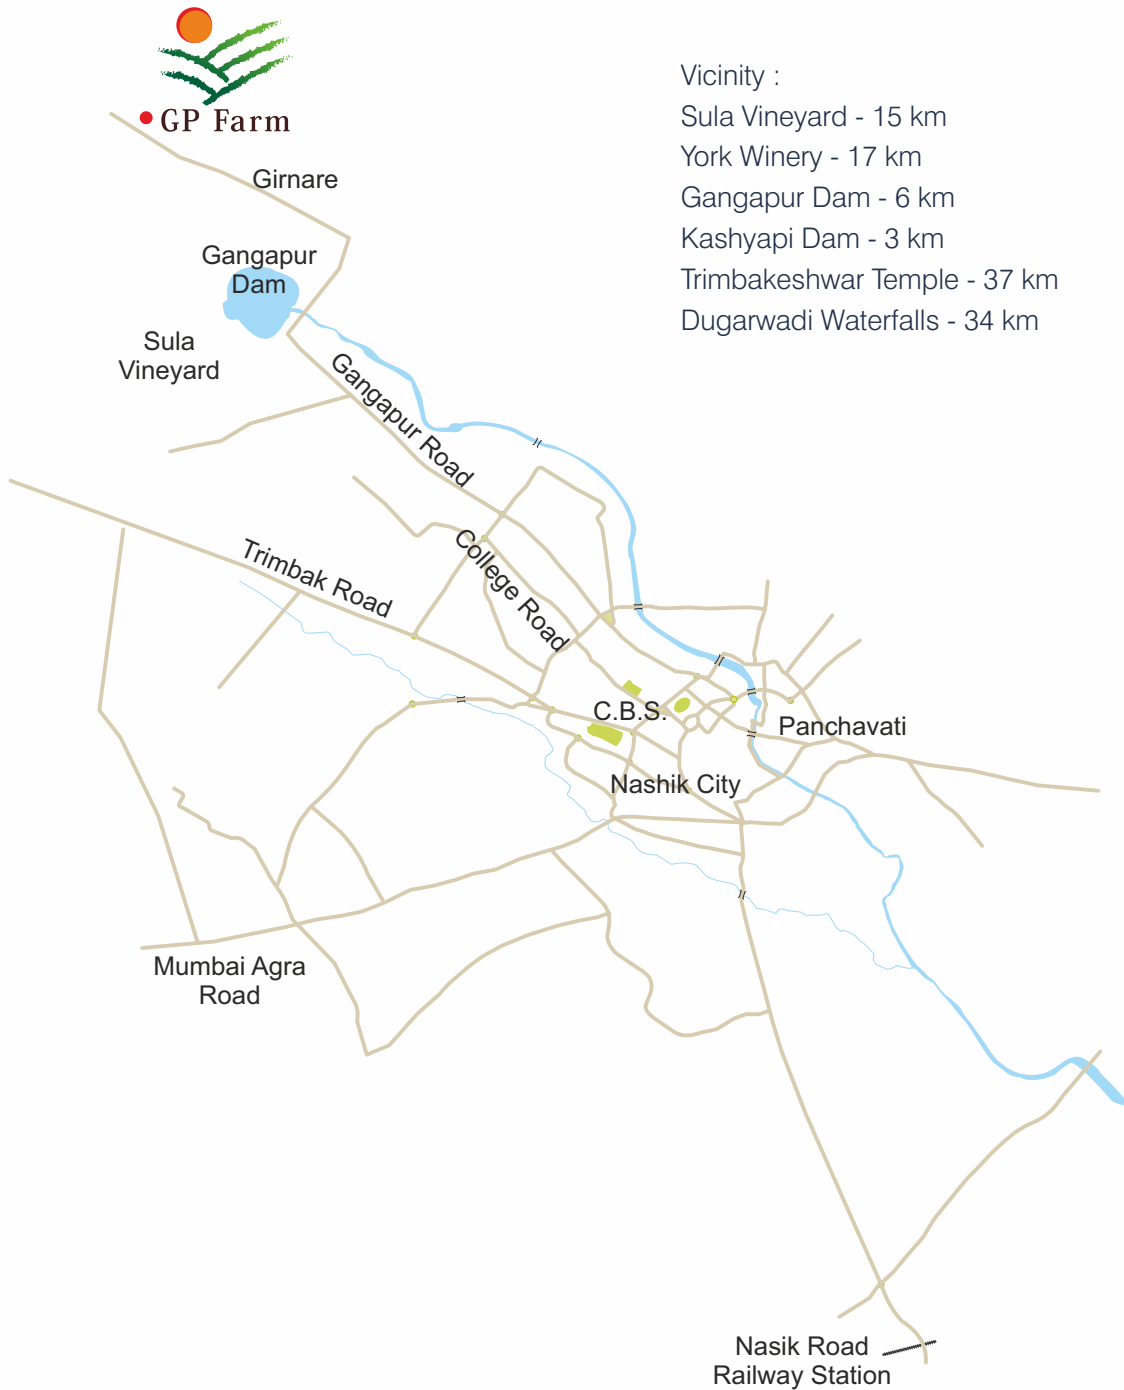

Midas Touch / 2312731

GP Farm
HOTEL & RESORT
NASHIK

G.P Farm, Opp. Stone Crusher, Girnare-Harsul Road, Girnare, Nashik.
For Reservation Call : 8308331178, 8888853221 Visit : www.gpfarm.in

Photography Partner